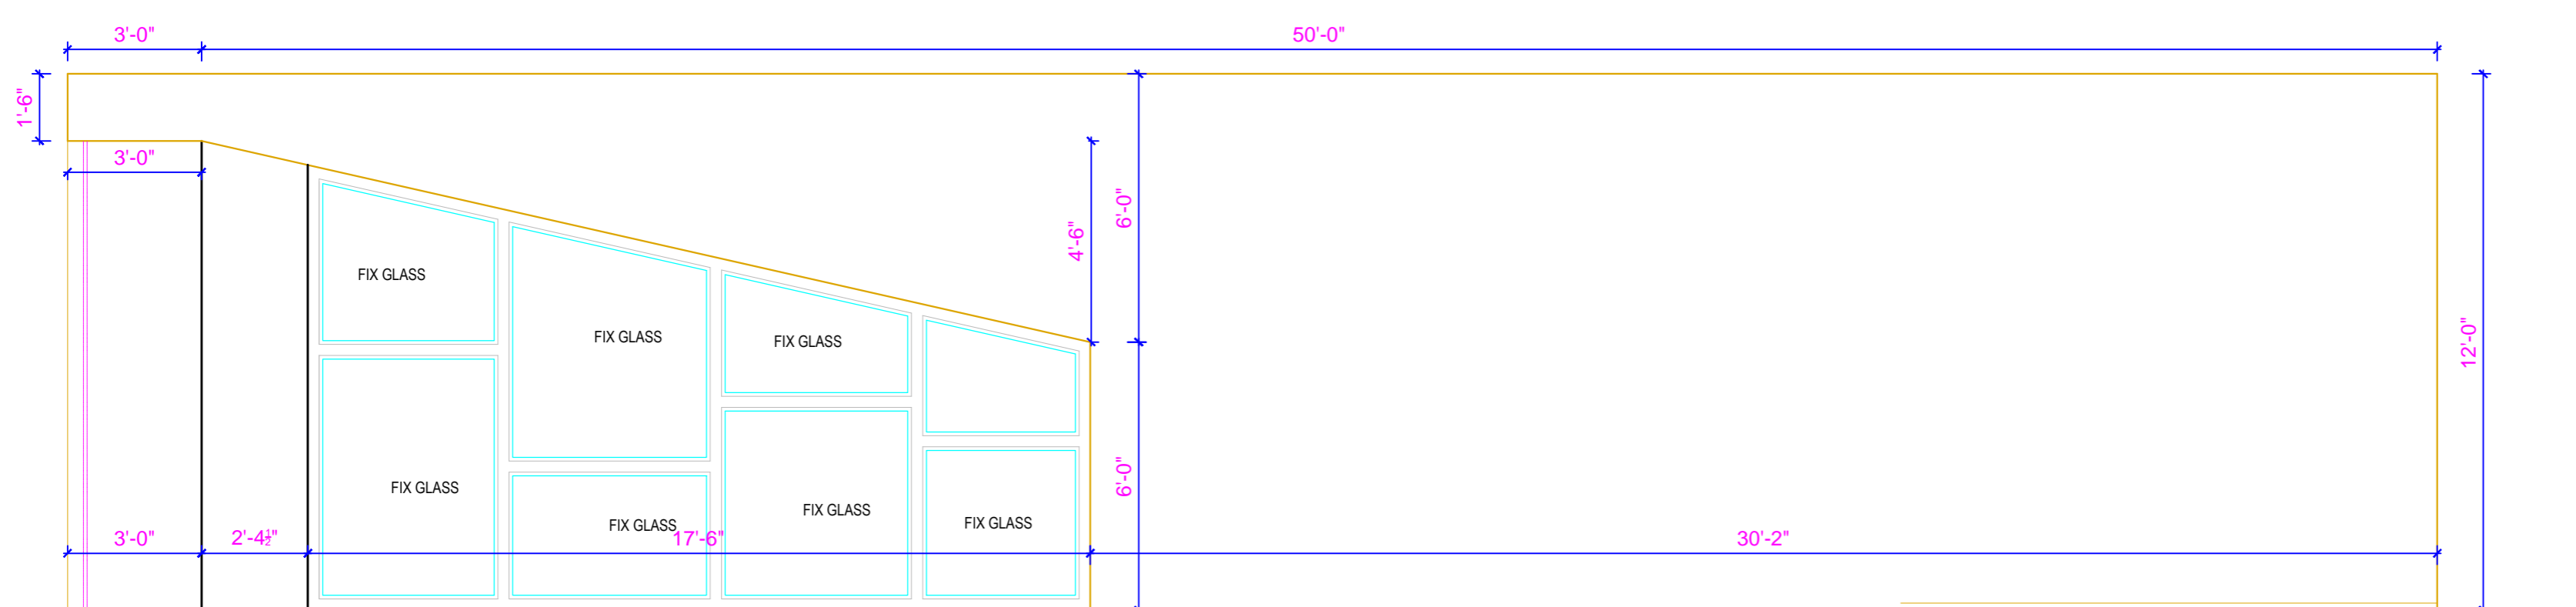

PLAN

VIEW

FRONT ELEVATION

SIDE ELEVATION

<p>PROJECT :-</p> <p style="text-align: center;">PROPOSED BUILDING FOR MR.ASHISH KAPOOR AT LUCKNOW</p>	<p>DRG. TITLE:</p> <p style="text-align: center;">FLOOR PLAN</p>	<p>NORTH</p>	<p>SK design construction&interior</p> <p>A-1029 A BLOCK INDIRA NAGAR LEKHRAJ LUCKNOW-226010</p> <p>PH.no. 0522-3536110 6393610030</p>
	<p>DRAWN BY :-</p>	<p>Date :-</p> <p style="text-align: center;">25/05/2023</p>	<p>EMail:skdconstruction2@gmail.com</p>