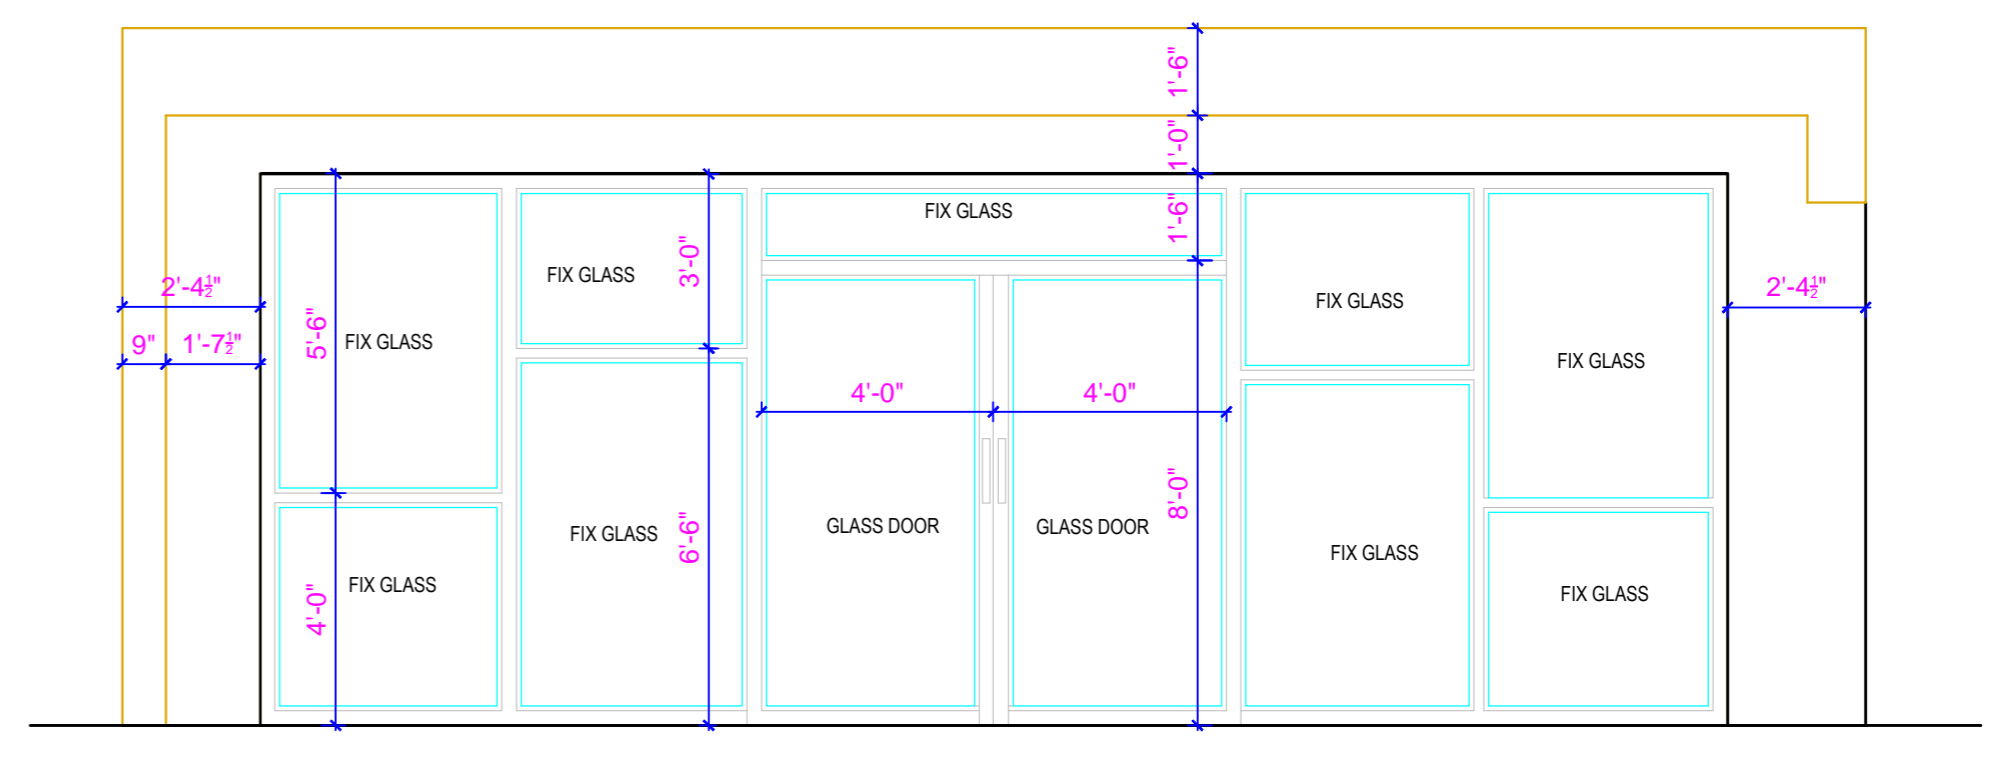

PLAN

VIEW

FRONT ELEVATION

SIDE ELEVATION

<p>PROJECT :-</p> <p style="text-align: center;">PROPOSED BUILDING FOR MR.ASHISH KAPOOR AT LUCKNOW</p>	<p>DRG. TITLE:</p> <p style="text-align: center;">FLOOR PLAN</p>	<p>NORTH</p>	<p>SK design construction&interior</p> <p>A-1029 A BLOCK INDIRA NAGAR LEKHRAJ LUCKNOW-226010</p> <p>PH.no. 0522-3536110 6393610030</p>
	<p>DRAWN BY :-</p>	<p>Date :-</p> <p style="text-align: center;">25/05/2023</p>	<p>EMail:skdconstruction2@gmail.com</p>